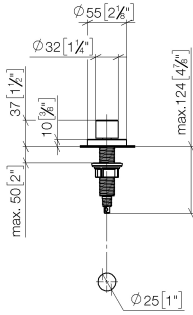

**Strainer waste with control handle - Brushed Dark Platinum**

ELIO

10 710 970

- control for single basin
- including adapter for Bowden cable

Fits ELIO, ENO, MEM, META SQUARE, SYNC, TARA and TARA ULTRA

Fits: ELIO, MEM, TARA, TARA ULTRA, META SQUARE

10 710 970

mm [inches]

10 710 970

Parts for other finishes can be found here: [Chrome](#)

Spare parts list

No.	Item Number	Name	Quantity used	Delivery time
1	09 20 97 030-99	handle	1	30
2	90 12 12 002 00 90	fixing cap	1	2
3	09 27 87 006-99	rosette	1	30
4	90 14 10 043 00 90	seal	1	2
5	09 14 10 042 90	seal	1	2
6	09 29 06 087-99	spindle	1	-
Spare part can no longer be ordered, please order the replacement item				
7	04 30 01 029 00 90	adaptor	1	2
8	09 24 03 175 90	adaptor	1	2
9	09 11 10 073-07	connection	1	30
10	09 11 10 074-07	connection	1	30
11	09 11 10 079-07	connection	1	30
12	09 30 11 087 90	disc	1	2
13	09 23 30 024-07	nut	1	30