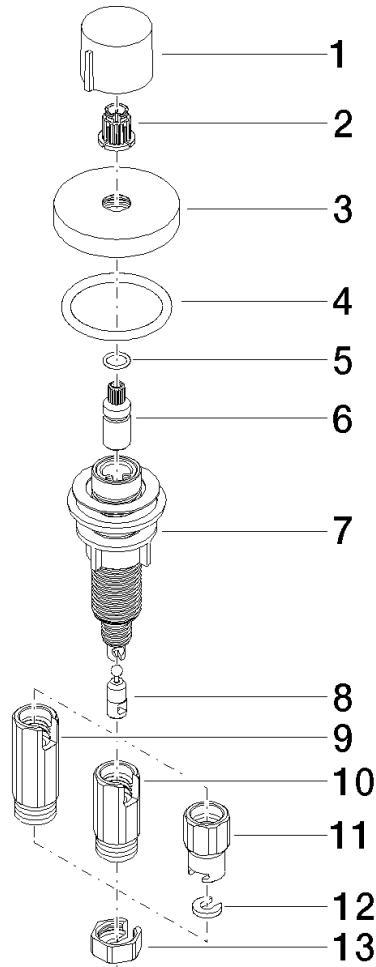

**Strainer waste with control handle - Brushed Dark Platinum**

ELIO

10 710 970

- control for single basin
- including adapter for Bowden cable

Fits ELIO, ENO, MEM, META SQUARE, SYNC, TARA and TARA ULTRA

Fits: ELIO, MEM, TARA, TARA ULTRA, META SQUARE

	Brushed Dark Platinum	10 710 970-99
	Chrome	10 710 970-00
	Brushed Platinum	10 710 970-06
	Platinum	10 710 970-08
	Durabronze (23kt Gold)	10 710 970-09
	Dark Chrome	10 710 970-19
	Brushed Durabronze (23kt Gold)	10 710 970-28
	Matte Black	10 710 970-33
	Brushed Champagne (22kt Gold)	10 710 970-46
	Champagne (22kt Gold)	10 710 970-47
	Brushed Chrome	10 710 970-93

10 710 970

mm [inches]

10 710 970

Parts for other finishes can be found here: [Chrome](#)

Spare parts list

No.	Item Number	Name	Quantity used	Delivery time
1	09 20 97 030-99	handle	1	30
2	90 12 12 002 00 90	fixing cap	1	2
3	09 27 87 006-99	rosette	1	30
4	90 14 10 043 00 90	seal	1	2
5	09 14 10 042 90	seal	1	2
6	09 29 06 087-99	spindle	1	-
Spare part can no longer be ordered, please order the replacement item				
7	04 30 01 029 00 90	adaptor	1	2
8	09 24 03 175 90	adaptor	1	2
9	09 11 10 073-07	connection	1	30
10	09 11 10 074-07	connection	1	30
11	09 11 10 079-07	connection	1	30
12	09 30 11 087 90	disc	1	2
13	09 23 30 024-07	nut	1	30